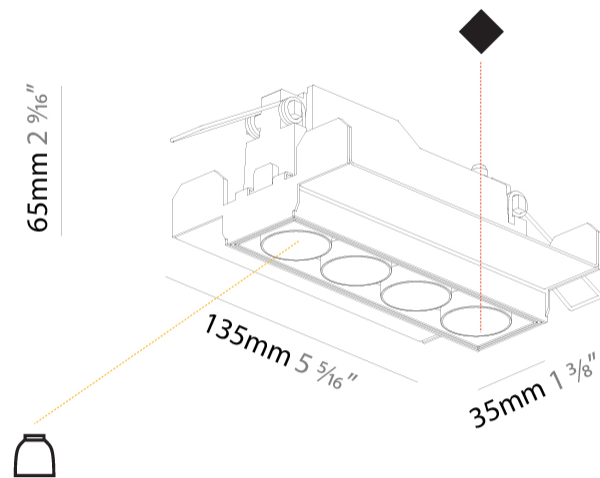

Fixture Finish: SSR / BKV / CWI / CRY / HAB / UFT / ITA / RUA / FTG / MYG / LOD / PUS / FRO / FUP / KIA / POP / BLS / SPG / MEY / GOH / GUM / CHC / COM / ABZ / JAG / OBR / MOS / ROR

Holder Finish: WHI / BLK

Fixture Material: Aluminum Die Cast

Cut-out Measurements: 142mm / 5 9/16" x 42mm / 1 5/8"

Upon Request: Unique Ceiling Thickness

ELECTRICAL

Lamp Type: LED (Zhaga Standard)
Input Wattage (W): 14.3
Total Output Wattage (W): 13.3
Dimming: Tri-Mode (Non-Dimming and Phase Dimming (120Vac only) and 0-10V Dimming)
Driver Included: No
Driver Location: Recessed Housing
Driver Type: Constant Current - Universal
Driver Class: Class 2
Housing: See components
Input Voltage (V): 120 - 277
Constant Current (MA): 1050

LED

Number of LEDs: 4
Color Temperature (°K): 2700 / 3000 / 3500 / 4000
Max. Delivered Lumen (lm): 750 / 850 / 862 / 880
CRI: >90 CRI
Lamp Life (hrs): 50000
Upon Request: Special Color Temperature

OPTICAL

Reflector: 8 / 14 / 34
Upon Request: Special Beam Angles

RATINGS AND CERTIFICATIONS

Certified By: CSA Certified to UL and CSA Standards

In a constant effort to supply the best product, we reserve the right to change specifications or materials without notice. The most recent specification sheets are found at zaneen.com