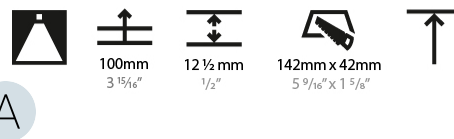

Fixture Finish: SSR / BKV / CWI / CRY / HAB / UFT / ITA / RUA / FTG / MYG / LOD / PUS / FRO / FUP / KIA / POP / BLS / SPG / MEY / GOH / GUM / CHC / COM / ABZ / JAG / OBR / MOS / ROR

Holder Finish: WHI / BLK

Fixture Material: Aluminum Die Cast

Cut-out Measurements: 142mm / 5 9/16" x 42mm / 1 5/8"

Upon Request: Unique Ceiling Thickness

ELECTRICAL

Lamp Type: LED (Zhaga Standard)
Input Wattage (W): 14.3
Total Output Wattage (W): 13.3
Dimming: Tri-Mode (Non-Dimming and Phase Dimming (120Vac only) and 0-10V Dimming)
Driver Included: No
Driver Location: Recessed Housing
Driver Type: Constant Current - Universal
Driver Class: Class 2
Housing: See components
Input Voltage (V): 120 - 277
Constant Current (MA): 1050

LED

Number of LEDs: 4
Color Temperature (°K): 2700 / 3000 / 3500 / 4000
Max. Delivered Lumen (lm): 750 / 850 / 862 / 880
CRI: >90 CRI
Lamp Life (hrs): 50000
Upon Request: Special Color Temperature

OPTICAL

Reflector: 8 / 14 / 34
Upon Request: Special Beam Angles

RATINGS AND CERTIFICATIONS

Certified By: CSA Certified to UL and CSA Standards

In a constant effort to supply the best product, we reserve the right to change specifications or materials without notice. The most recent specification sheets are found at zaneen.com