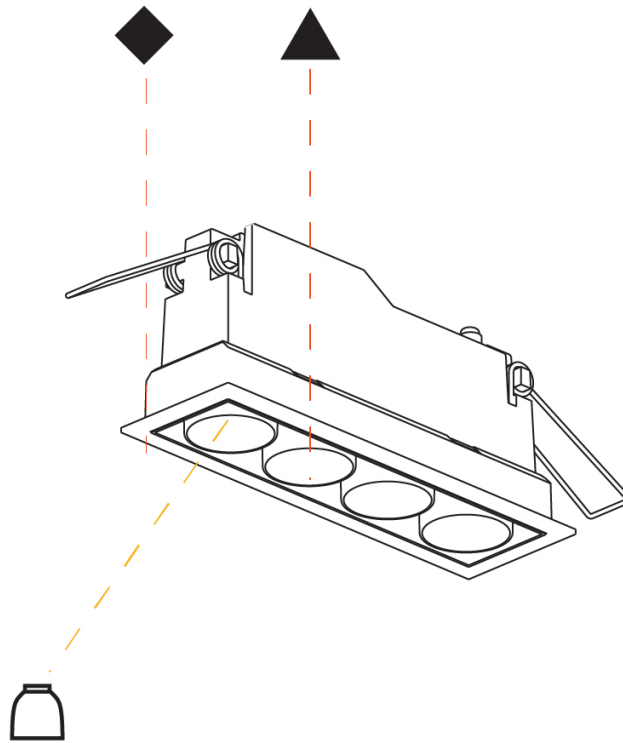

MAGIQ 4 CELL KORONA RECESSED

A35148-

PROJECT	_____
TYPE	_____
SPECIFIER	_____
QUANTITY	_____
DATE	_____