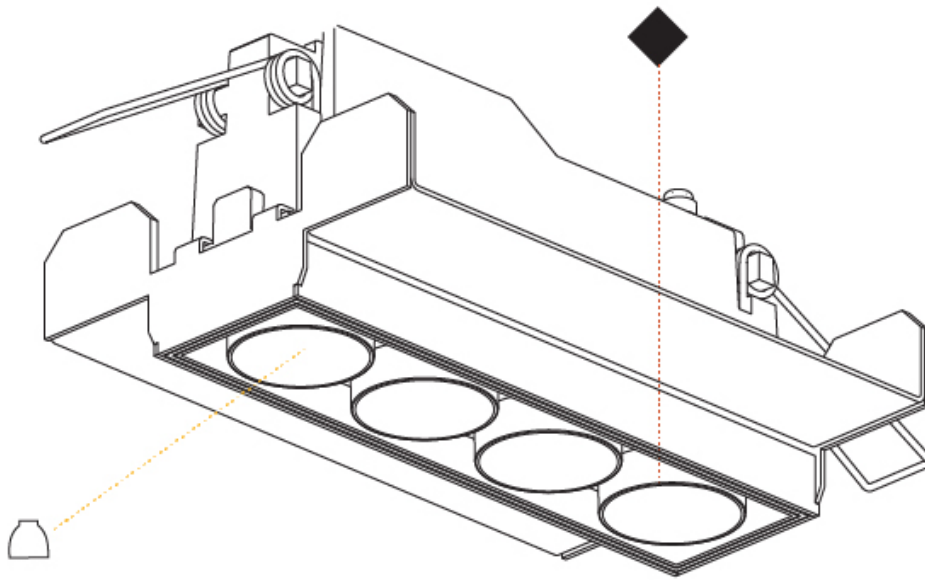

MAGIQ 4 CELL KORONA TRIMLESS

A35133-

PROJECT	_____
TYPE	_____
SPECIFIER	_____
QUANTITY	_____
DATE	_____

A